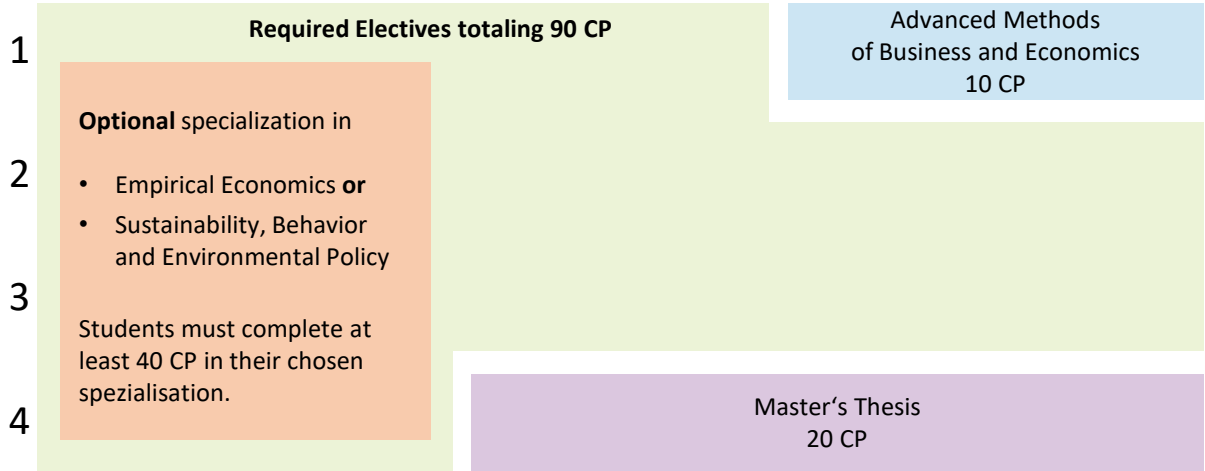

Master's Program in Economics

120 CP in four semesters

Sem.

Color codes:

Mandatory Module	Required Electives	Specialization (optional)	Master's Thesis
------------------	--------------------	---------------------------	-----------------